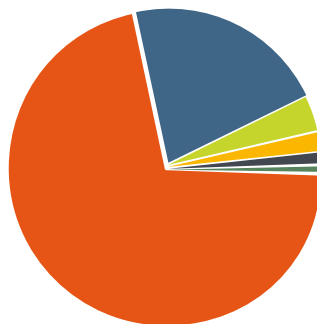

LIFE AFTER HOPE LEADS TO SUCCESS

Information below is taken from our Class of 2021 Graduate Report. For more information on our recent graduates, visit hope.edu/gradreport.

Percentages exceed 100% because survey responders could select multiple responses.