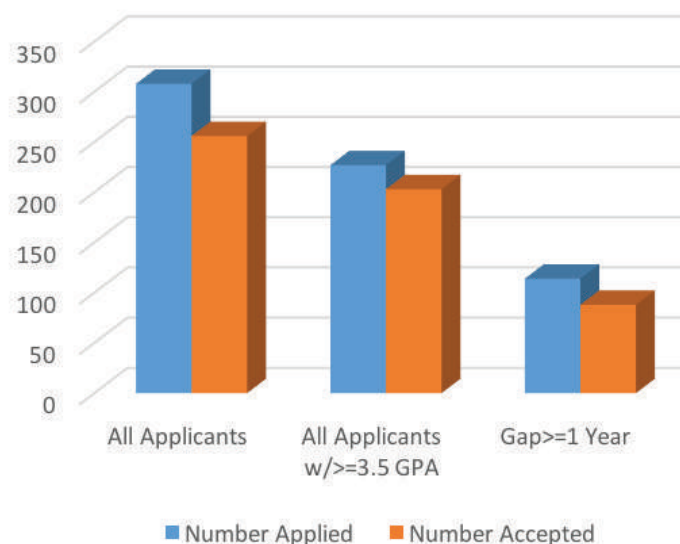

MEDICAL SCHOOL PLACEMENT HISTORY (2007-2016)

<u>Acceptance Rate</u>	<u>All Applicants*</u>	<u>All Applicants* w/ ≥ 3.5 GPA</u>	<u>Gap ≥ 1 Yr</u>
Number Applied	308	227	114
Number Accepted	256	203	88
Percent Accepted	83.1%	89.4%	77.2%

*Each applicant is counted only once in this column even though some apply more than once. Students are eligible to apply to medical school when they have completed the course work requirements, professional & personal competencies, thus these data reflect students who applied after their junior or senior year or later.