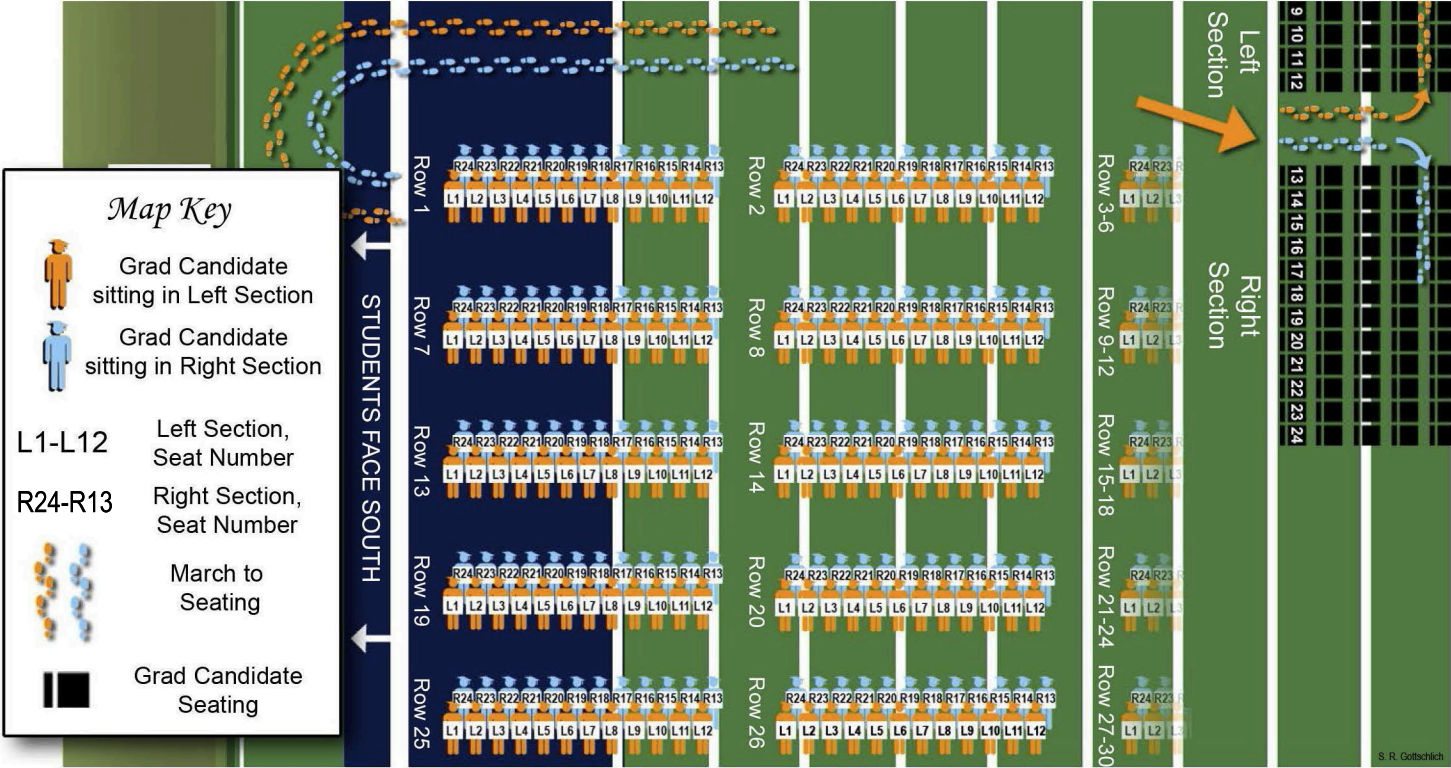

LINE UP OUTDOOR COMMENCEMENT

DIRECTIONS:

Students will line up according to their section, row, and seat number. Lines will be grouped by rows and students will line up facing South (facing toward the cemetery and backs toward the chairs). Students in the Right Section will line up in reverse number order (ie 24 will be first, followed by 23, 22, 21 etc). Please note, some rows are not illustrated above as this map is not drawn to size.