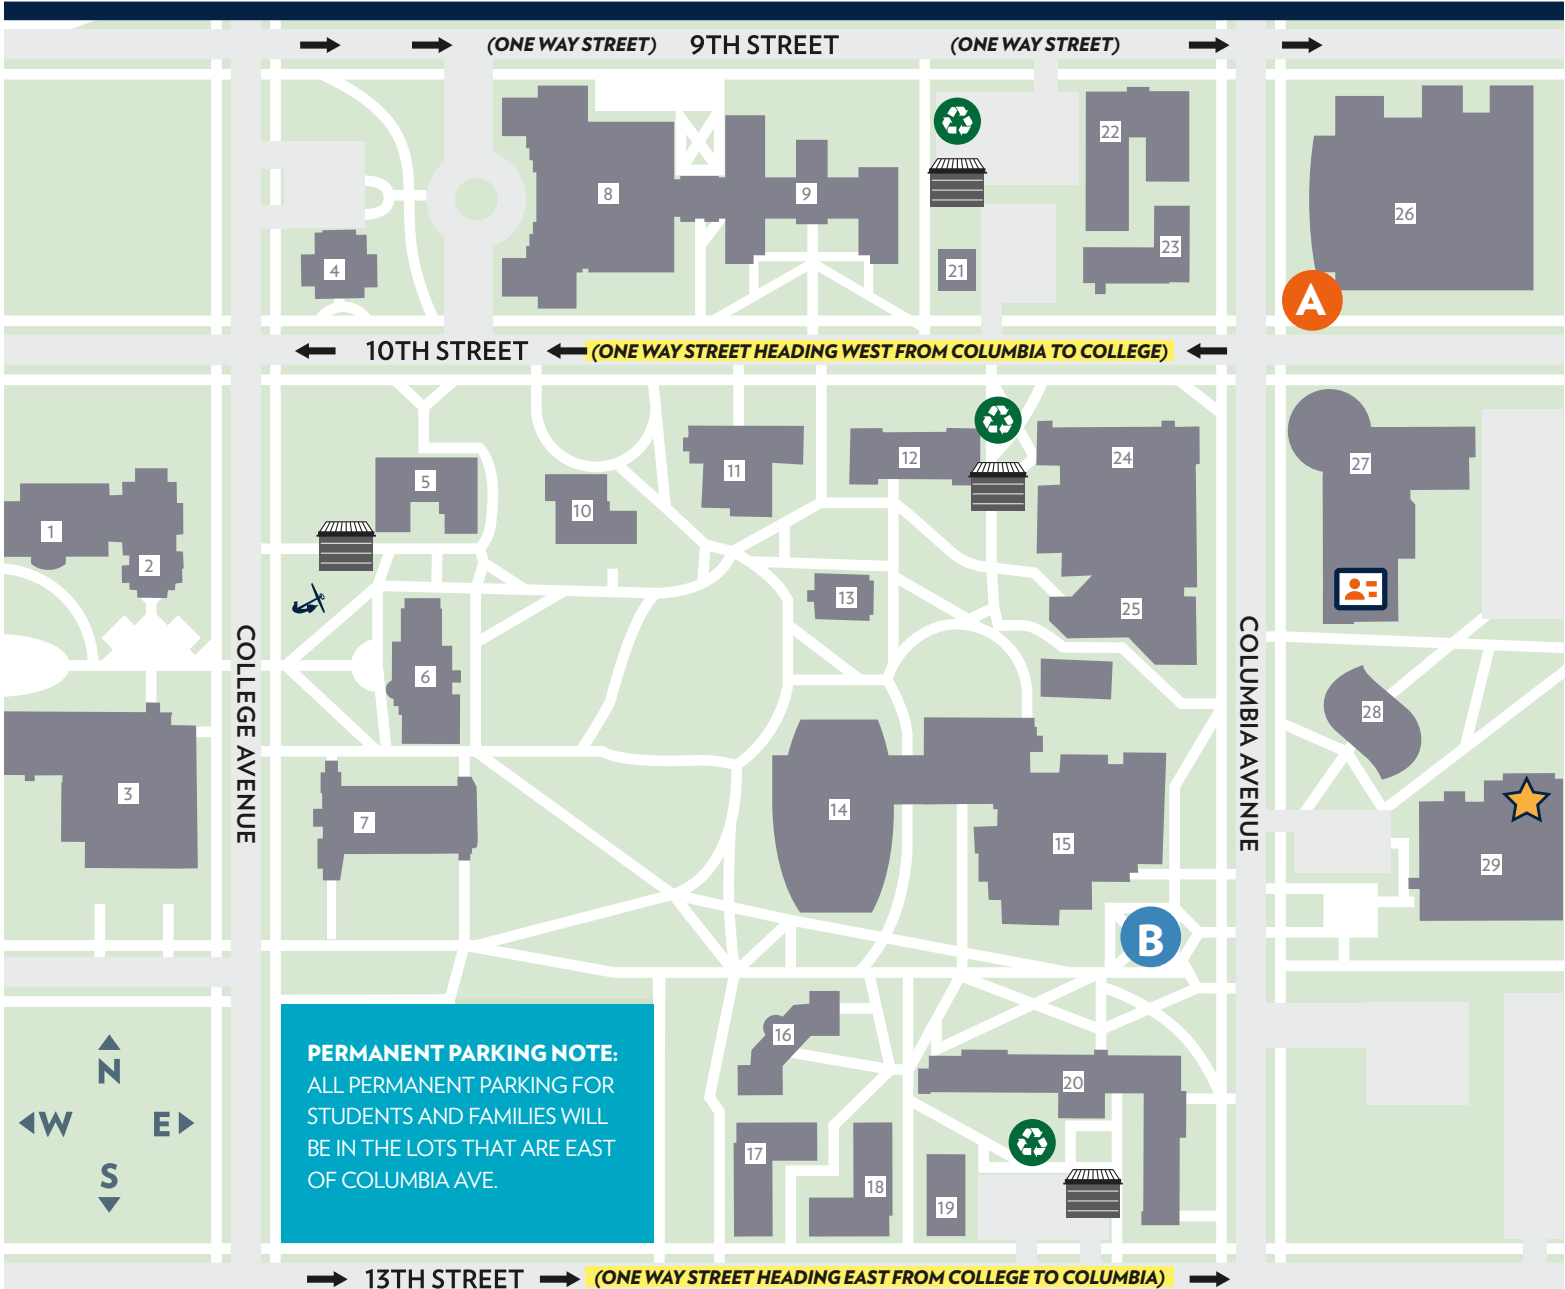

RECYCLING

STUDENT ID

DUMPSTER

CAMPUS SAFETY

**CHECK-IN TENT FOR:**  
Cook, Durfee, Dykstra, Gilmore,  
Phelps and Voorhees Halls

**CHECK-IN TENT FOR:**  
Kollen, Lichty, Scott, Van Vleck, Wyckoff Halls  
and Cottages + Apartments

**PERMANENT PARKING NOTE:**  
ALL PERMANENT PARKING FOR STUDENTS AND FAMILIES WILL BE IN THE LOTS THAT ARE EAST OF COLUMBIA AVE.

- 1. Van Zoeren Hall
- 2. Van Wylen Library
- 3. A. Paul Schaap Science Center
- 4. Bekkering Admissions Office
- 5. Voorhees Hall
- 6. Graves Hall
- 7. Dimnent Memorial Chapel
- 8. Haworth Hotel
- 9. Cook Hall
- 10. President's House
- 11. Durfee Hall

- 12. Lubbers Hall
- 13. Van Vleck Hall
- 14. Bultman Student Center
- 15. DeWitt Student & Cultural Center
- 16. van Andel Huys der Hope  
(Campus Ministries)
- 17. Wyckoff Hall
- 18. Scott Hall
- 19. Lichty Hall
- 20. Kollen Hall

- 21. Keppel House  
(Center for Diversity and Inclusion)
- 22. Dykstra Hall
- 23. Gilmore Hall
- 24. Phelps Hall
- 25. Maas Center
- 26. Jack H. Miller Center for Musical Arts
- 27. Martha Miller Center for Global Comm.
- 28. Kruizenga Art Museum
- 29. De Pree Art Center and Gallery
- 30. Dow Center